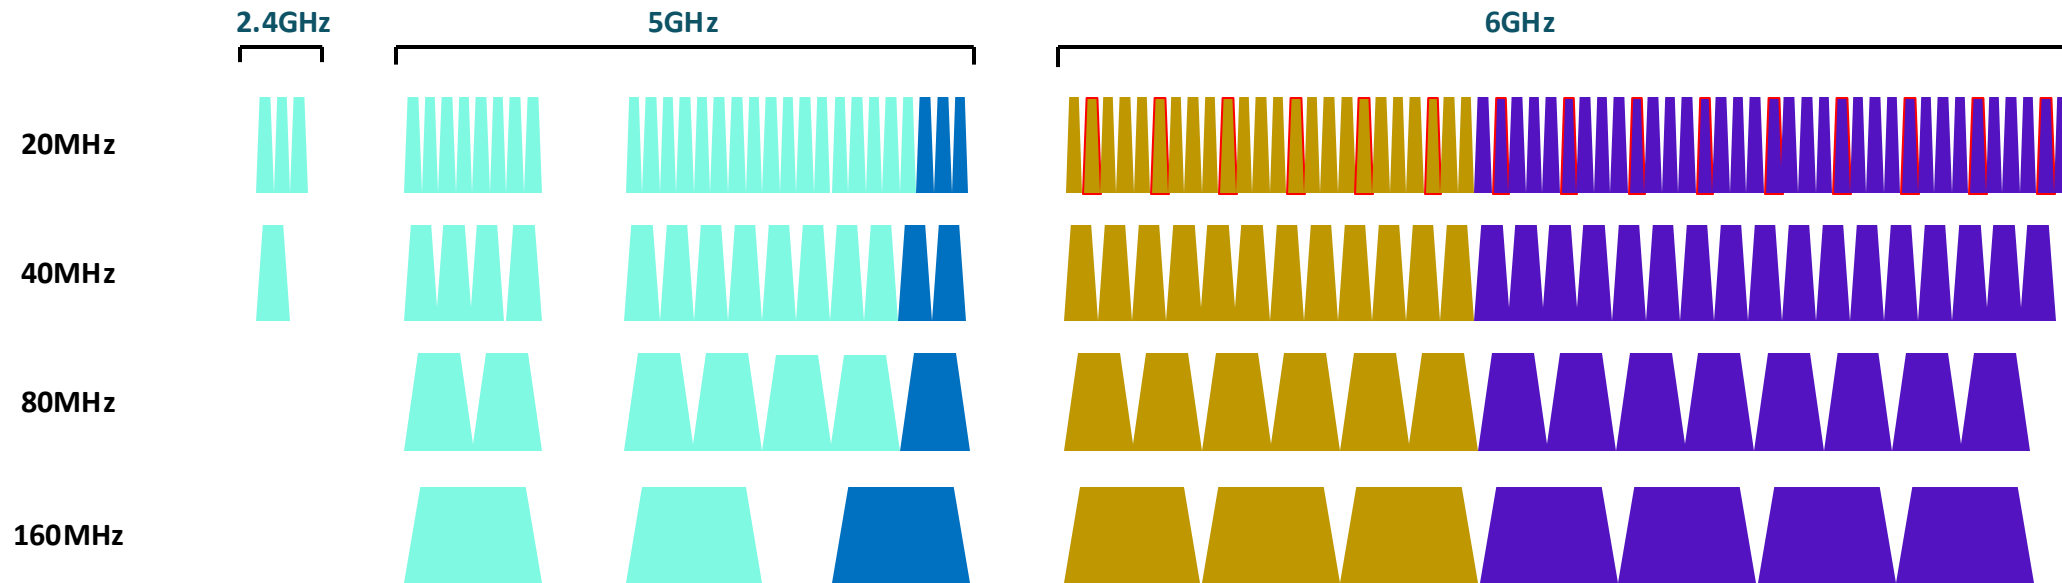

Hewlett Packard
Enterprise

6 GHz: What it means for Wi-Fi 6E and 7

Joshua Baggett, Head of Global Wireless Policy

November 1, 2024

Economic Value

Sources:
ABI Research
IDC Research
Telecom Advisory Services

Image from Wi-Fi Alliance

- All HPE Wi-Fi 7 APs are 6GHz capable
- HPE is deploying standard power devices in large public venues in the U.S. with the use of an AFC

Wi-Fi 6E – 6 GHz band

- **Potential** for 59 20MHz channels, 29x 40MHz, **14x 80MHz**, **7x 160MHz** (59 / 29 / 14 / 7)
- **In regions and countries** limited to the lower 500MHz (U-NII-5) potential for 24 20MHz channels (24 / 12 / 6 / 3)
- Wider channels for higher throughput, network performance and reduced airtime
- Expect ~600Mbps per stream using an 80MHz channel or ~1200Mbps per stream using a 160MHz channel

Maximize the 6 GHz band value with patented Ultra Tri-band (UTB) filtering

Up to 30% increase in usable 6 GHz channels

5 GHz to 6 GHz filtering is a challenge

To avoid interference, traditional filters prevent use of adjacent 6GHz channels