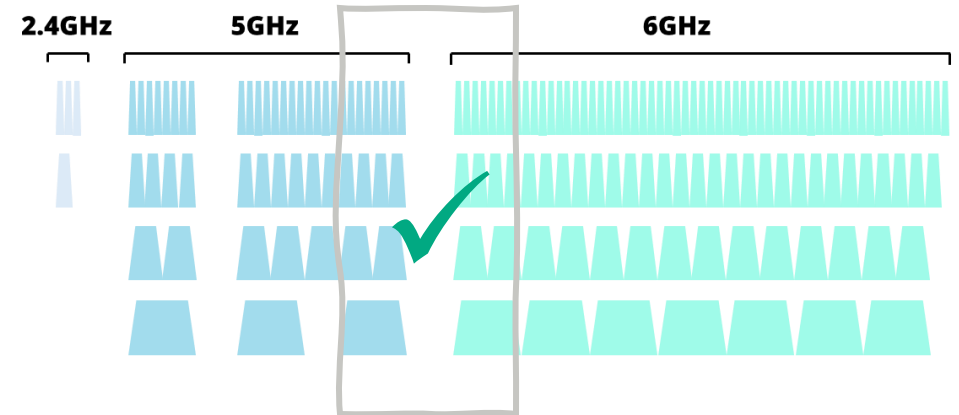

Maximize the 6 GHz band value with patented Ultra Tri-band (UTB) filtering

Up to 30% increase in usable 6 GHz channels

5 GHz to 6 GHz filtering is a challenge

To avoid interference, traditional filters prevent use of adjacent 6GHz channels

Resulting in sacrifice of lower eight 6GHz channels - for Europe, that's a third of the 6 GHz band