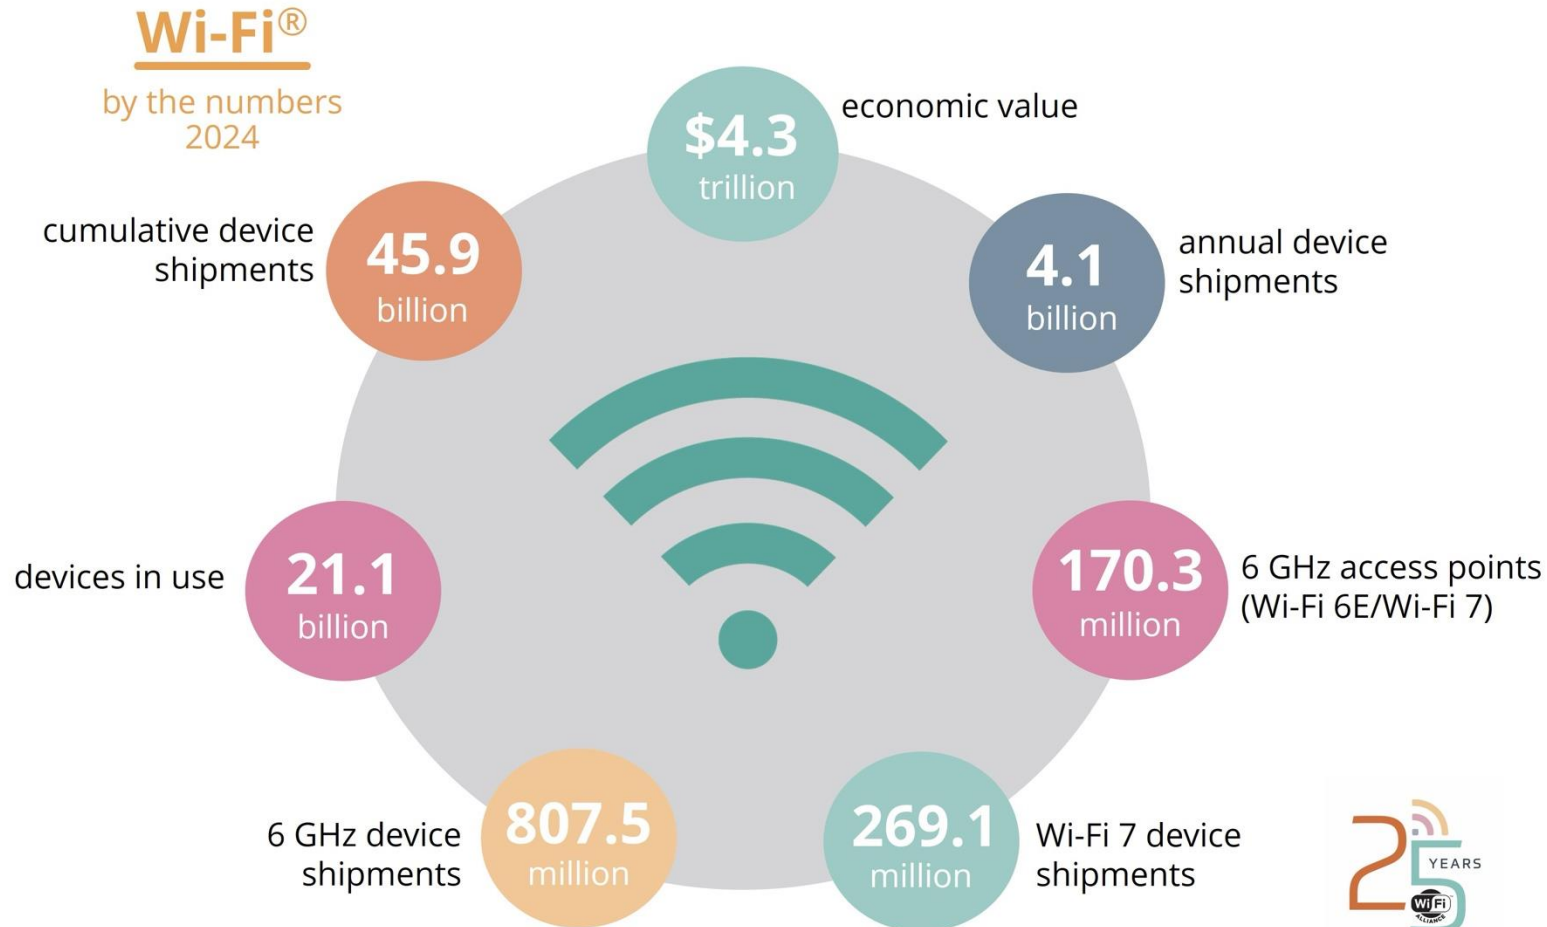

Hewlett Packard
Enterprise

6 GHz: What it means for Wi-Fi 6E and 7

Joshua Baggett, Head of Global Wireless Policy

November 1, 2024

Economic Value

Sources:
ABI Research
IDC Research
Telecom Advisory Services

Image from Wi-Fi Alliance

- All HPE Wi-Fi 7 APs are 6GHz capable
- HPE is deploying standard power devices in large public venues in the U.S. with the use of an AFC

Wi-Fi 6E – 6 GHz band

- **Potential** for 59 20MHz channels, 29x 40MHz, **14x 80MHz**, **7x 160MHz** (59 / 29 / 14 / 7)
- **In regions and countries** limited to the lower 500MHz (U-NII-5) potential for 24 20MHz channels (24 / 12 / 6 / 3)
- Wider channels for higher throughput, network performance and reduced airtime
- Expect ~600Mbps per stream using an 80MHz channel or ~1200Mbps per stream using a 160MHz channel